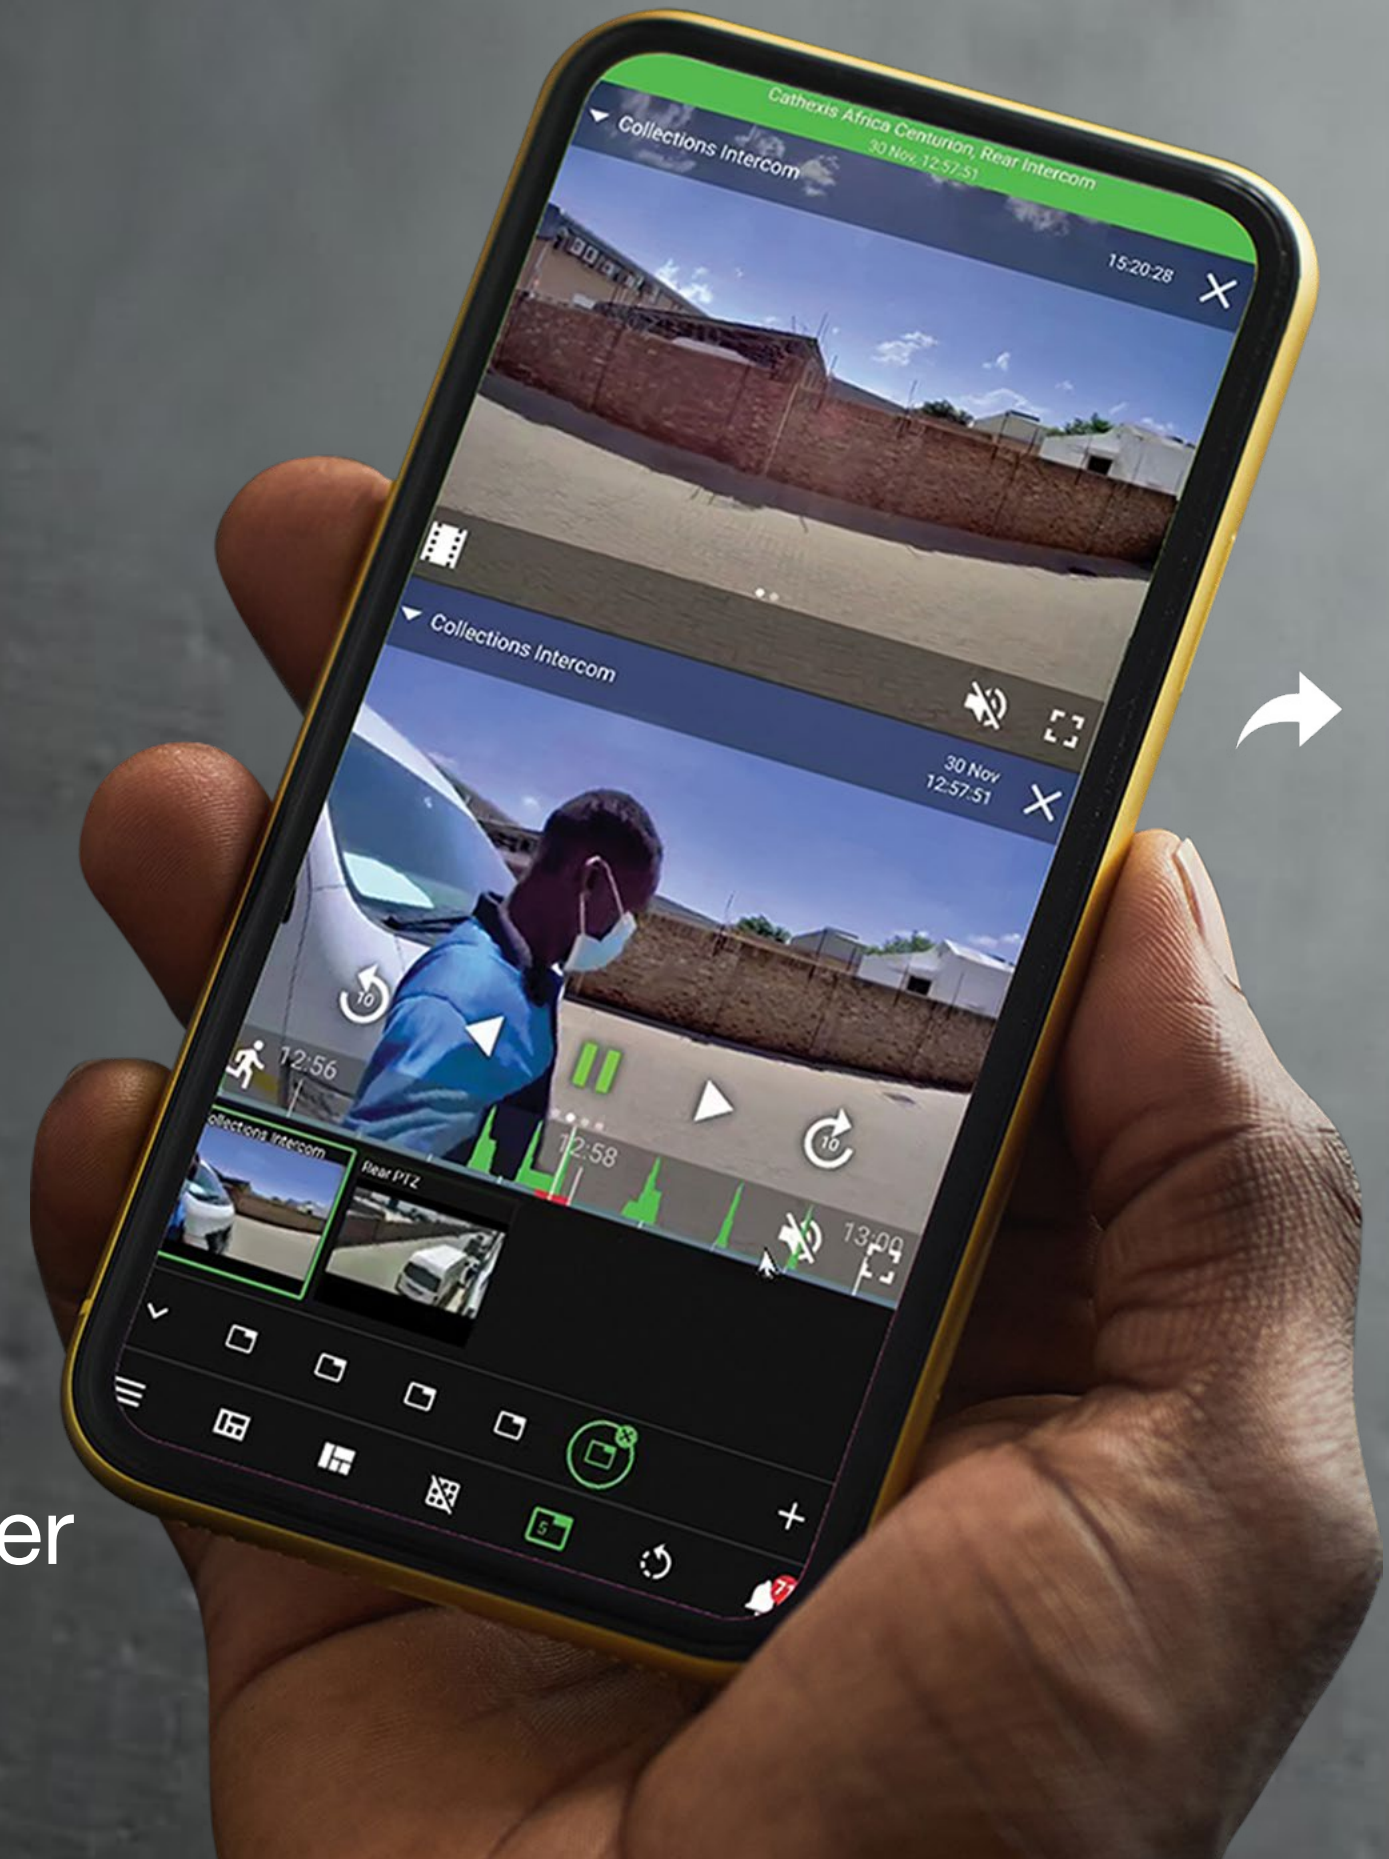

With CathexisVision 2023, operators are empowered to respond to events rapidly and effectively – saving time, reducing risks to infrastructure, and simplifying site management.

- The site monitor feature provides intelligent monitor control via the Carbon UI and CathexisVision Mobile. Operators can enjoy the ease of customizable video wall layout in Carbon, as well as control over what content is sent to the site monitor.
- Push notifications from VMS sites are a must-have feature in effective control room management. Operators and managers are alerted to events instantly, facilitating faster reaction times to security events.
- Updates to access rights to audio I/O on cameras offer more control over user customization.

Enhanced Operational Efficiency

CathexisVision 2023's features build on the **trusted video analytics** suite to expand the software's scope of detection, intelligent analysis and automated action:

- Deep neural network **AI thermal** and **RGB models** for cameras enhance the video analytics offering.
- Updates to the **backend** make use of the latest developments, keeping CathexisVision at the forefront of **AI-powered** video analytics.
- New features have been added to our **ANPR** detection allowing for even more precision in number plate detection and vehicle classification.
- Day/night settings allow for further video analytics customization.